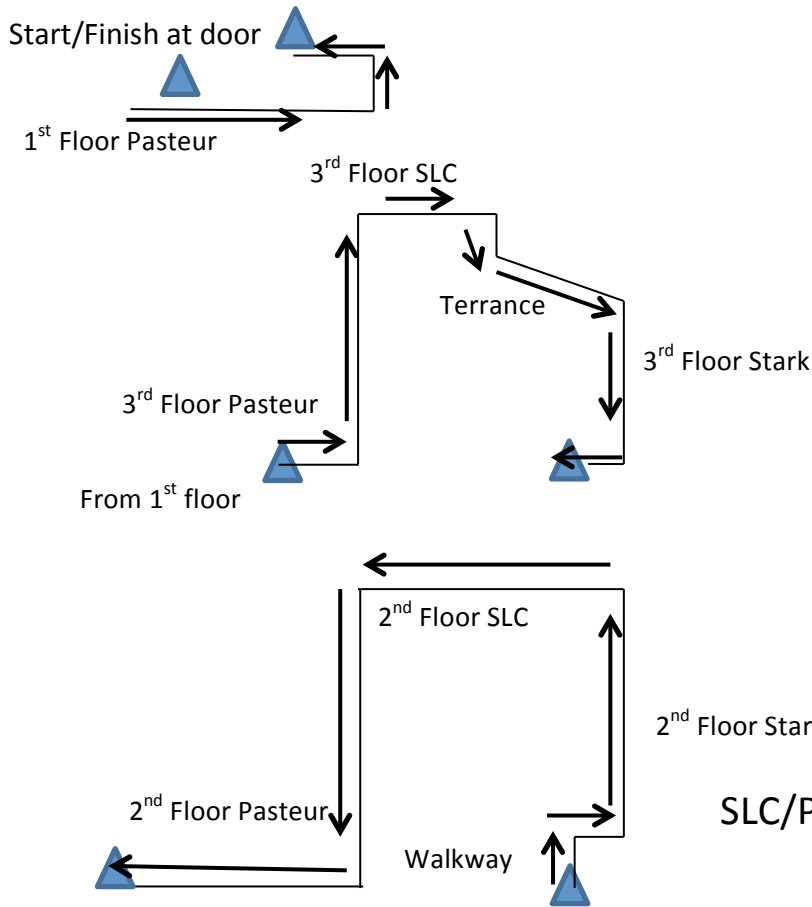

SLC/Pasteur/Stark with Stairs **1729 ft**

 = Stairs

5280 ft = 1 mile

 = Elevator

SLC/Pasteur/Stark with Elevator **1845 ft**