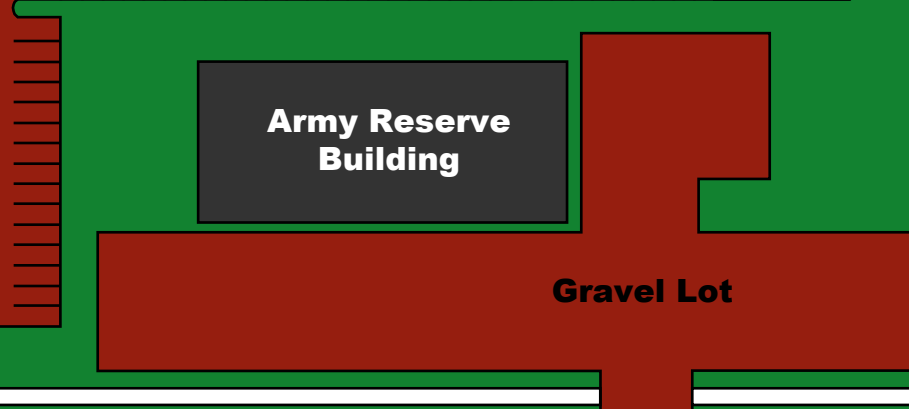

Franklin Street

**Legend**

- Automated External Defibrillator (AED)
- Code Blue

Sarnia Street